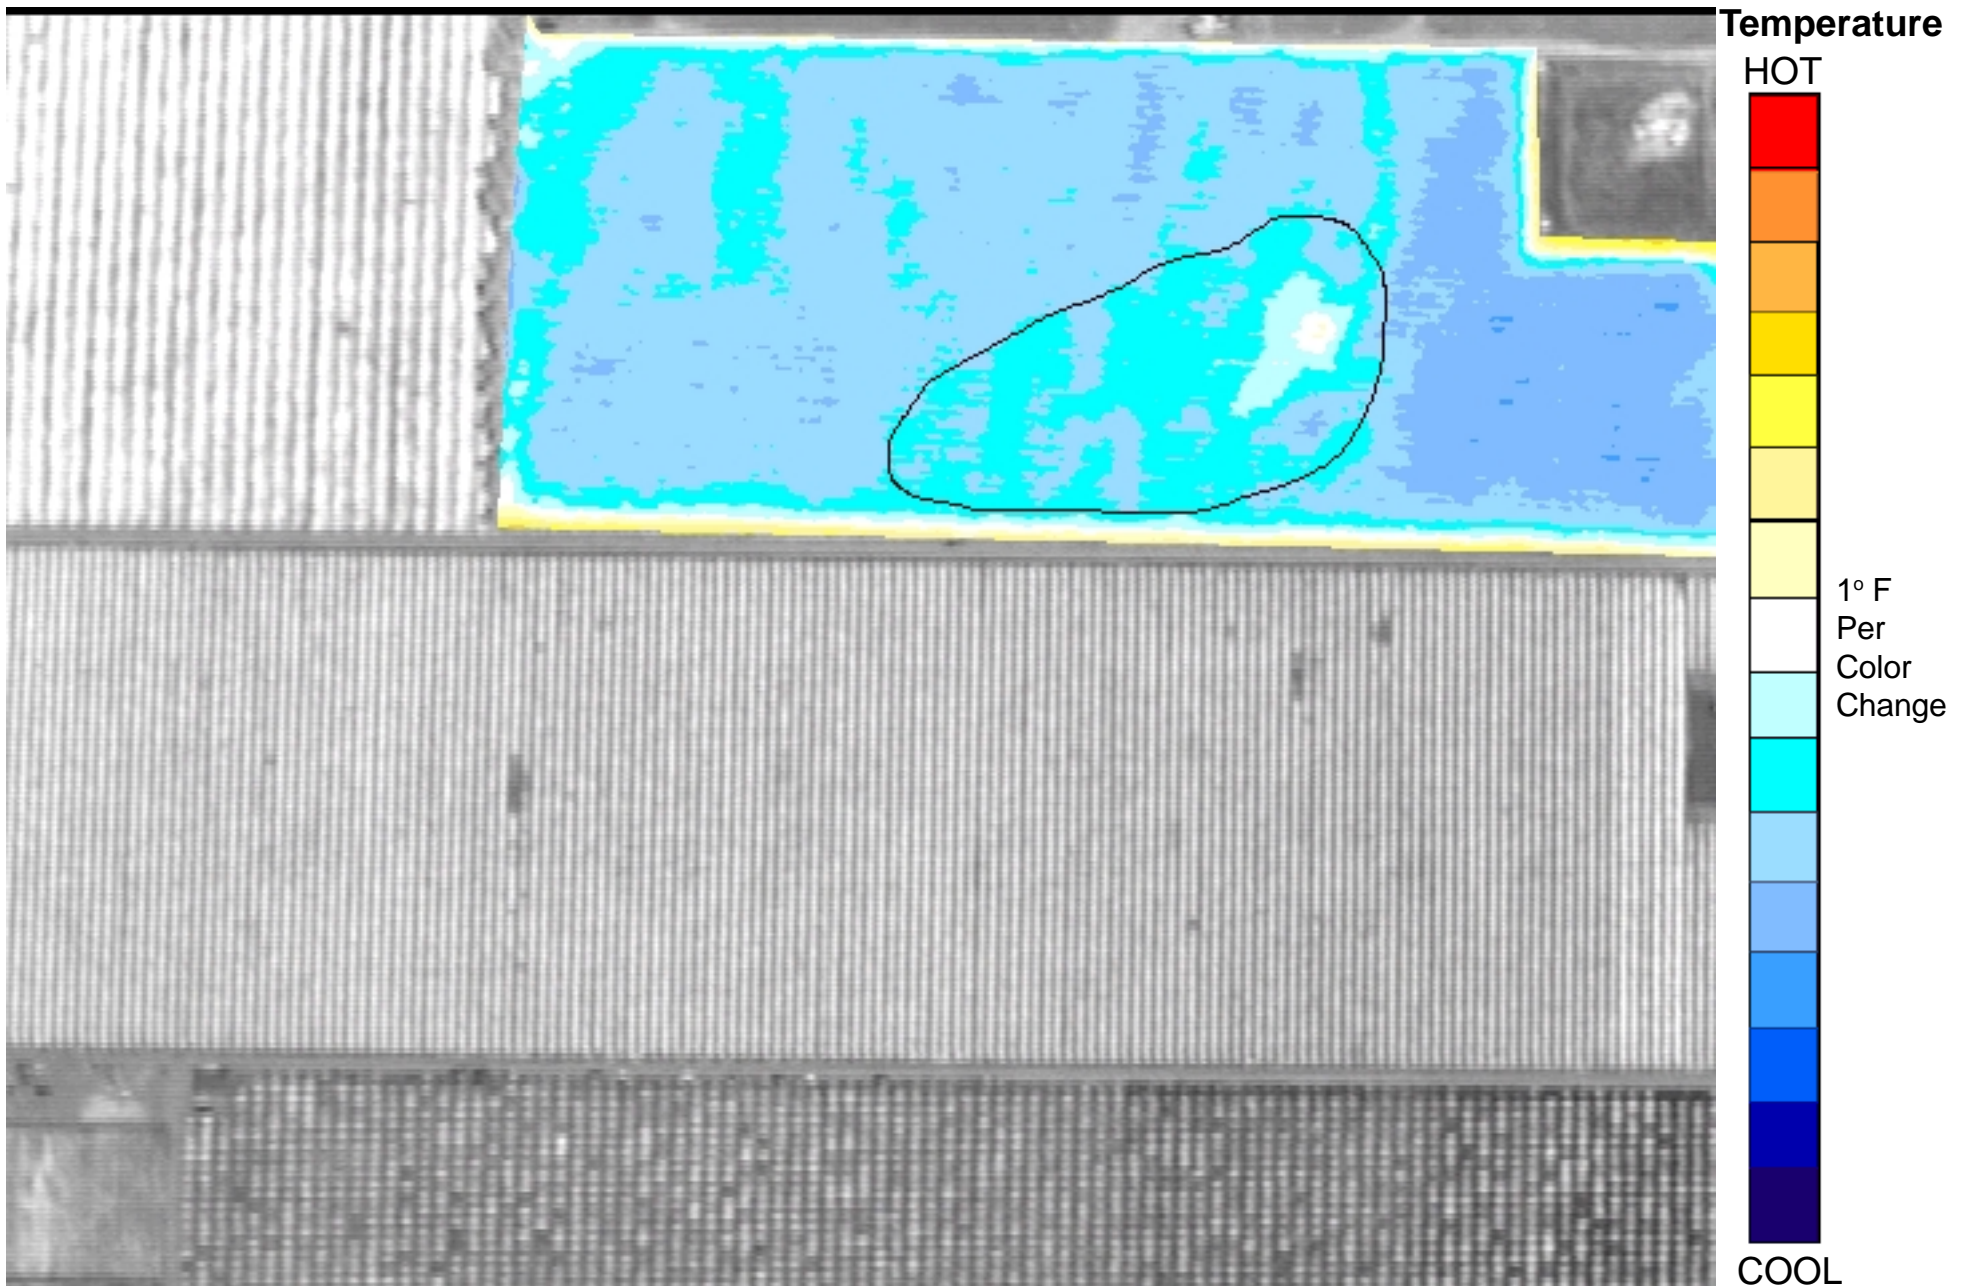

Chlorophyll
Density

Total 18

Company: USDA -APHIS
Farm: General Beale Project Area
Field: C-102, C-37 East

Crop: Grapes
Flight Time: 11:30
Flight Date: 7/10/01

Copyright 2001 AG-RECON™

Company: USDA -APHIS
Farm: General Beale Project Area
Field: C-102, C-37 East

Crop: Grapes
Flight Time: 11:30
Flight Date: 7/10/01

Copyright 2001 AG-RECON™